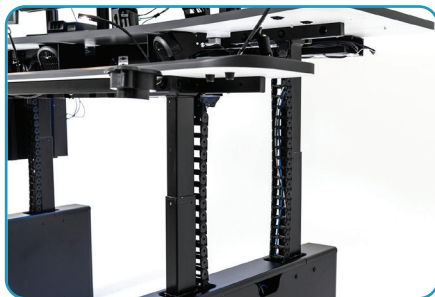

PAIN-FREE IMAGING DESKS – Because Reading Shouldn't Hurt

Model Shown
72x44 MSeries

Workstation Lift System

Ultra-quiet, large-profile lifting columns support over 300lbs per surface allowing keyboard and monitor surfaces to lift independently for precise ergonomic comfort.

Dual-Height Adjustable Work Surfaces

Finding your optimum ergonomic seated or standing position is now easier than ever with smooth monitor and keyboard surfaces that feature independent height adjustment.

Monitor Adjustment & Rollervision™

Proper focal depth adjustment is a key metric in achieving ergonomic health. You can move your monitor array forward or backward 10" in seconds to reduce eyestrain and increase comfort.

Desks & Workstations For Radiology

Data Dock Technology Hub

Easily connect keyboards, mice, and other devices to your PC from a convenient panel behind your work-surface. Options include: USB, CAT6, phone and data equipment + more.