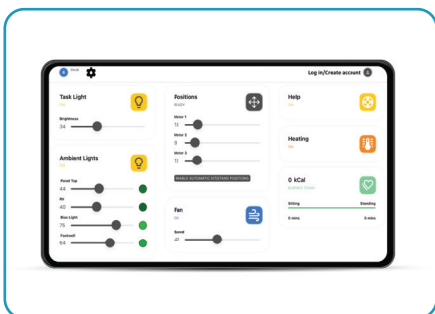

Desks & Workstations For Radiology

Data Dock Technology Hub

Easily connect keyboards, mice, and other devices to your PC from a convenient panel behind your work-surface. Options include: USB, CAT6, phone and data equipment + more.

Storage Shelf w/ USB Charging

Store items you need to access quickly and power/charge* your USB devices with this convenient storage shelf built into all Xybix healthcare desks.

*Shelf USB ports provide power only

Hanging Computer Shelves

Xybix healthcare desks are equipped with one or two hanging computer shelves to keep floor areas clear and all wiring concealed/protected. Additional storage options are also available.

A Variety of Lighting Options

Xybix desks are equipped with four different lighting types to suit your exact need. These include desktop task lights, footwell lights, ambient bias lights, and lighting in the monitor arc mounts.

Cable Management

Eliminate clutter and simplify your desk's appearance. Technicians love the protection, easy access, quick changes, and reduced maintenance our end-to-end cable management provides.

Personal Climate Control

Control the environment at your fingertips by using the Axys system. Having control over workspace temperature leads to increased productivity.

AXYS Control System

One simple click adjusts all climate and lighting settings. Another click adjusts the desk height to your custom fit. Save these settings as "scenes" and create as many as you'd like.