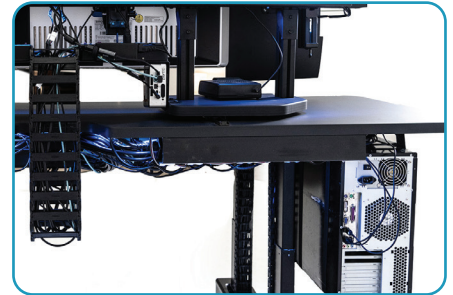

Hanging Computer Shelves

Xybix healthcare desks are equipped with one or two hanging computer shelves to keep floor areas clear and all wiring concealed/protected. Additional storage options are also available.